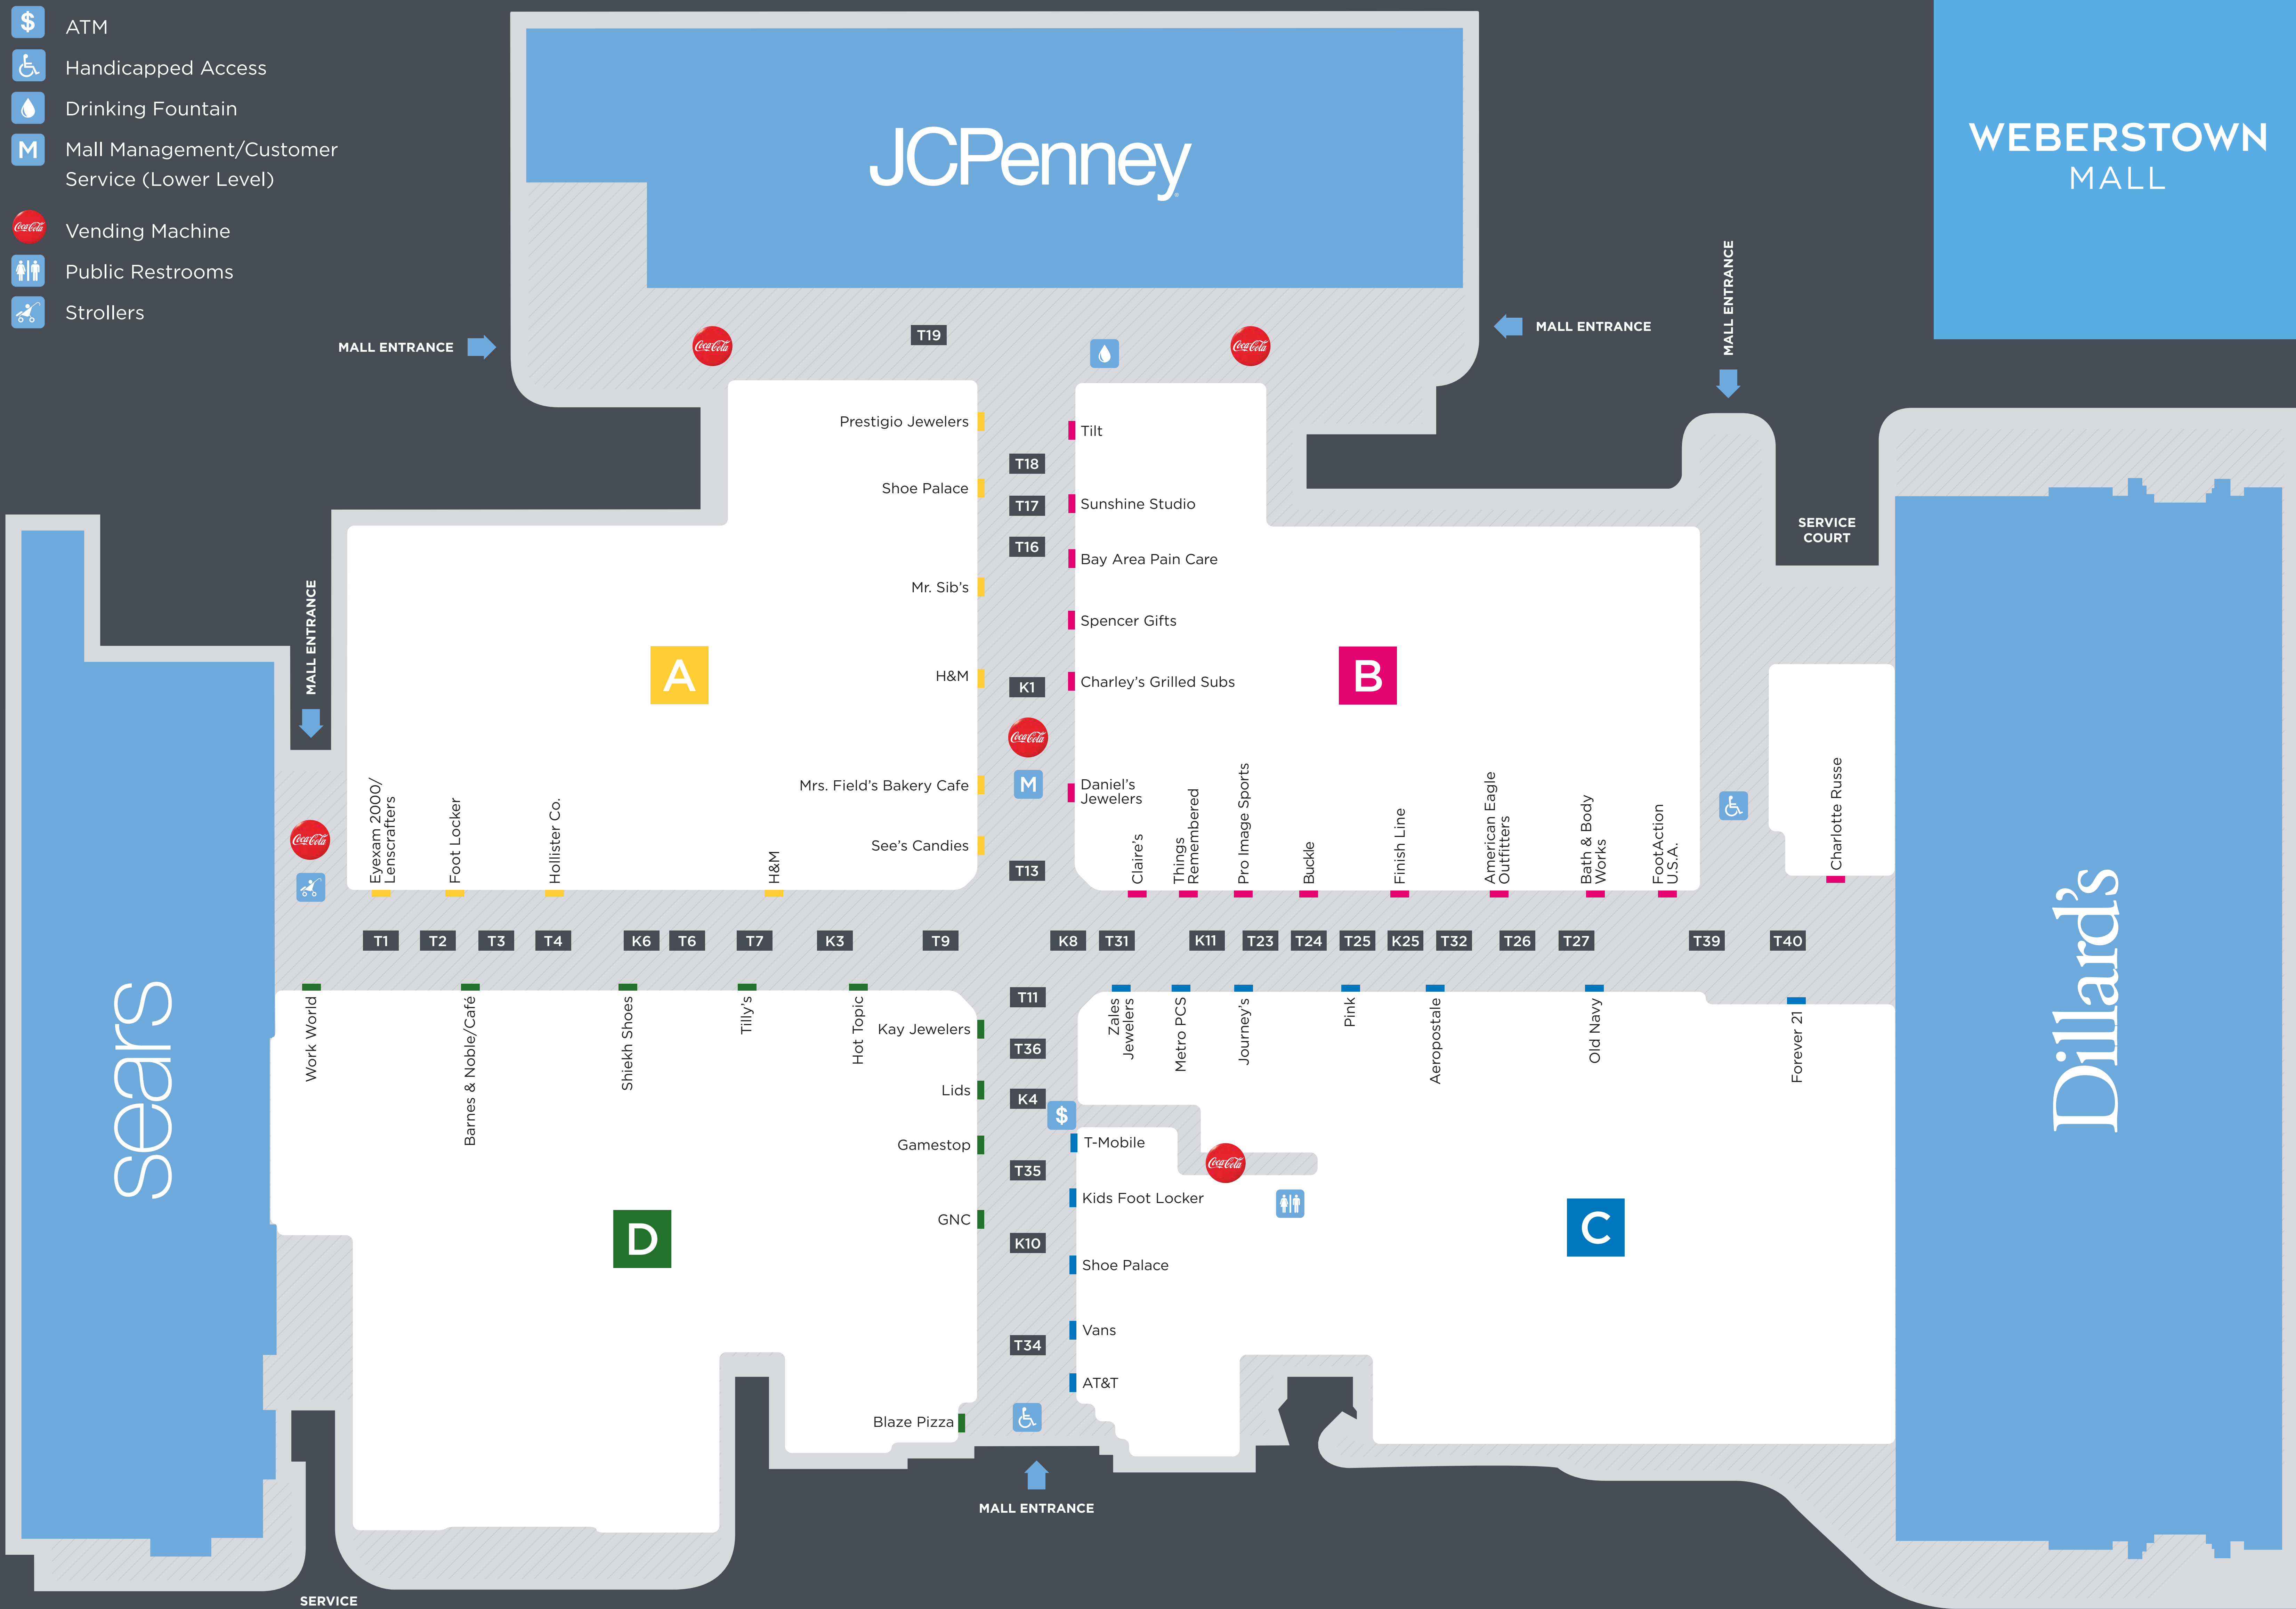

**DIRECTORY LEGEND**

-  ATM
-  Handicapped Access
-  Drinking Fountain
-  Mall Management/Customer Service (Lower Level)
-  Vending Machine
-  Public Restrooms
-  Strollers

**Weberstown Mall**

**DEPARTMENT STORES**

- Dillard's 
- JCPenney 
- Sears 

**FASHION**

- Aéropostale 
- American Eagle Outfitters 
- Buckle 
- Charlotte Russe 
- Forever 21 
- H&M 
- Hollister Co. 
- Hot Topic 
- iDesign 
- MAC (inside Dillard's) 
- Old Navy 
- Pink 
- Pro Image Sports 
- Tilly's 
- Work World 

**HEALTH / BEAUTY / FITNESS**

- Bath & Body Works 
- Bay Area Pain Care 
- Eyexam 2000 
- GNC 
- Lenscrafters 
- Luxury Perfumes 
- Miracle Eyebrows 
- Proactiv 
- Sephora (inside JCPenney) 

**RESTAURANTS**

**SHOES**

- Finish Line 
- Footaction U.S.A. 
- Foot Locker 
- Journey's 
- Kids Foot Locker 
- Shiekh Shoes 
- Shoe Palace 
- Shoe Palace 
- Vans 

**LET'S BE SOCIAL**

Follow us on your favorite network. For promotions and events, visit [weberstown.com](http://weberstown.com).