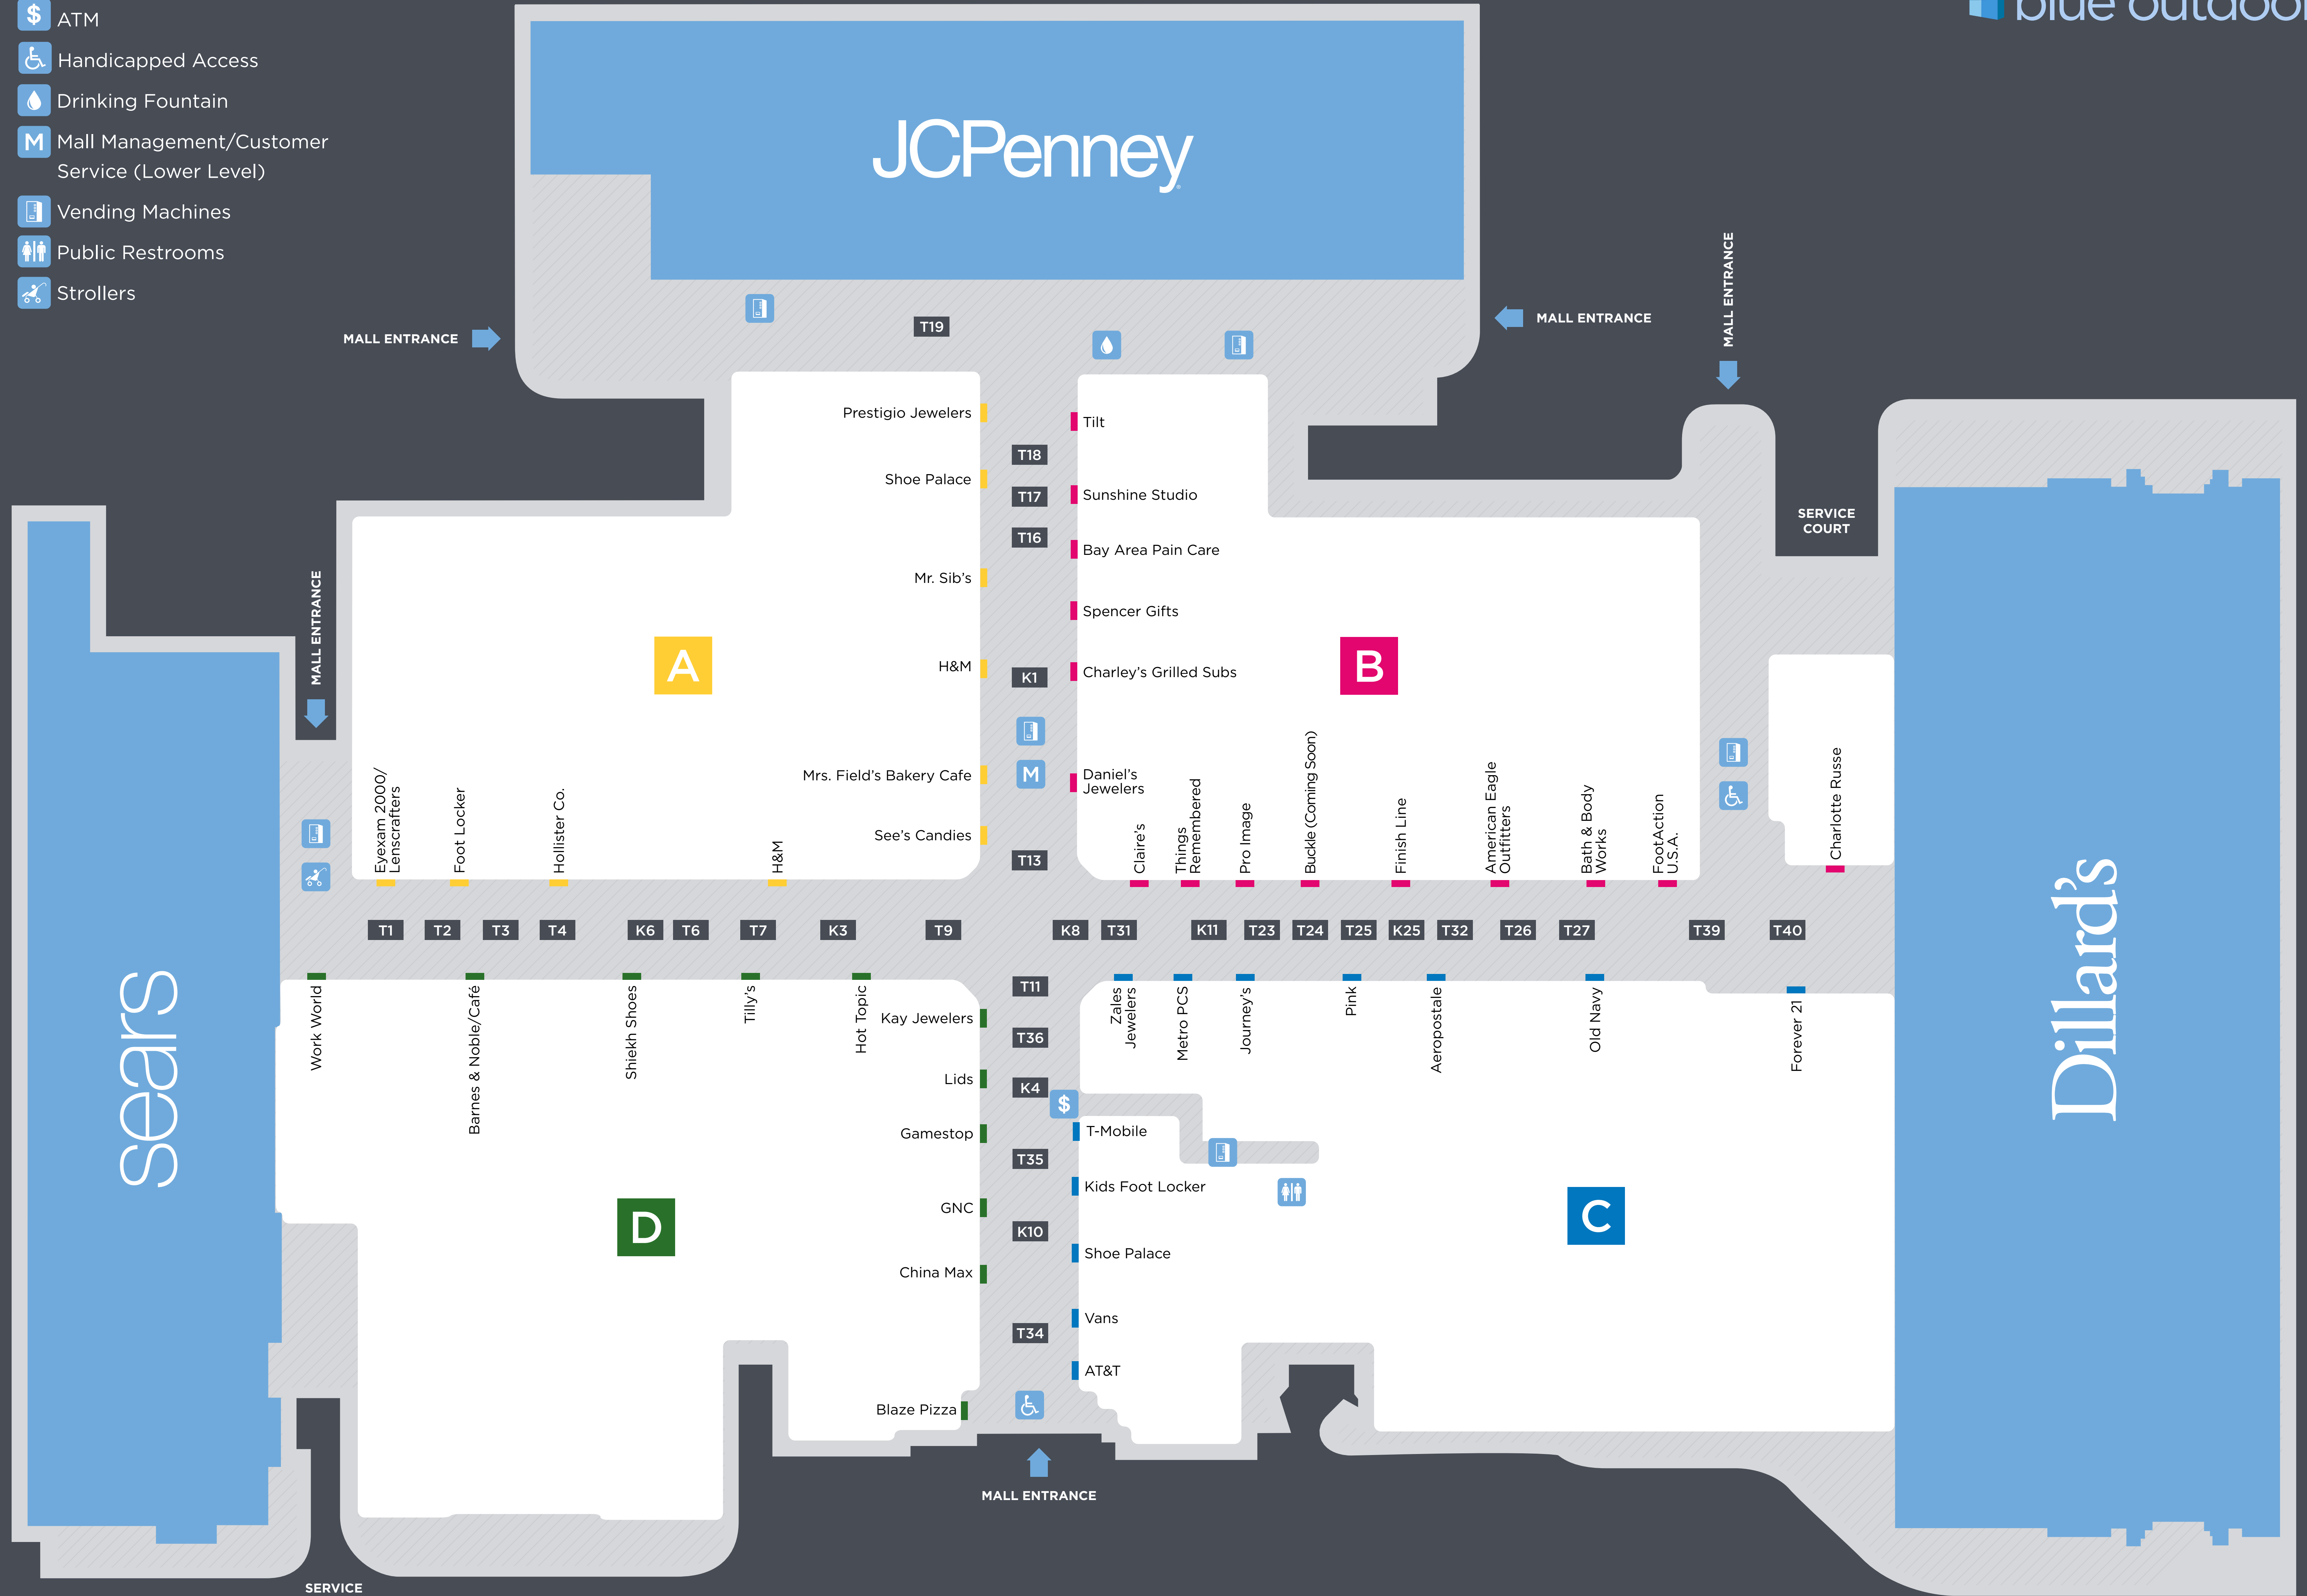

DIRECTORY LEGEND

-  ATM
-  Handicapped Access
-  Drinking Fountain
-  Mall Management/Service (Lower Level)
-  Vending Machines
-  Public Restrooms
-  Strollers

Weberstown Mall

DEPARTMENT STORES

- Dillard's 
- JCPenney 
- Sears 

RESTAURANTS

- Barnes & Noble Café 
- Blaze Pizza 
- Charley's Grilled Subs 
- China Max 
- Chipotle  Outparcel
- Grand Buffet  Outparcel
- Leno's Birdcage 
- Cafe (inside Sears) 
- Mr. Sib's 
- Mrs. Field's Bakery Cafe 
- Panera Bread  Outparcel
- Surf City Squeeze  K10
- Wetzel's Pretzels  K11

ENTERTAINMENT

- Action Time Bungee  T9
- Animal Rides  T9
- Kiddie Rides  T39
- Tilt  B

PERSONAL SERVICES

- Bluegreen Vacations  T19
- Brannon Tire  Outparcel
- Sears Auto Center  Outparcel
- Sunshine Studio  B
- UEI College  Outparcel

SHOES

- Finish Line  B
- Footaction U.S.A.  B
- Foot Locker  A
- Journey's  C
- Kids Foot Locker  C
- Shiekh Shoes  D
- Shoe Care Center  T23
- Shoe Palace  A
- Shoe Palace  C
- Vans  C

LET'S BE SOCIAL

Follow us on your favorite network. For promotions and events, visit weberstown.com.