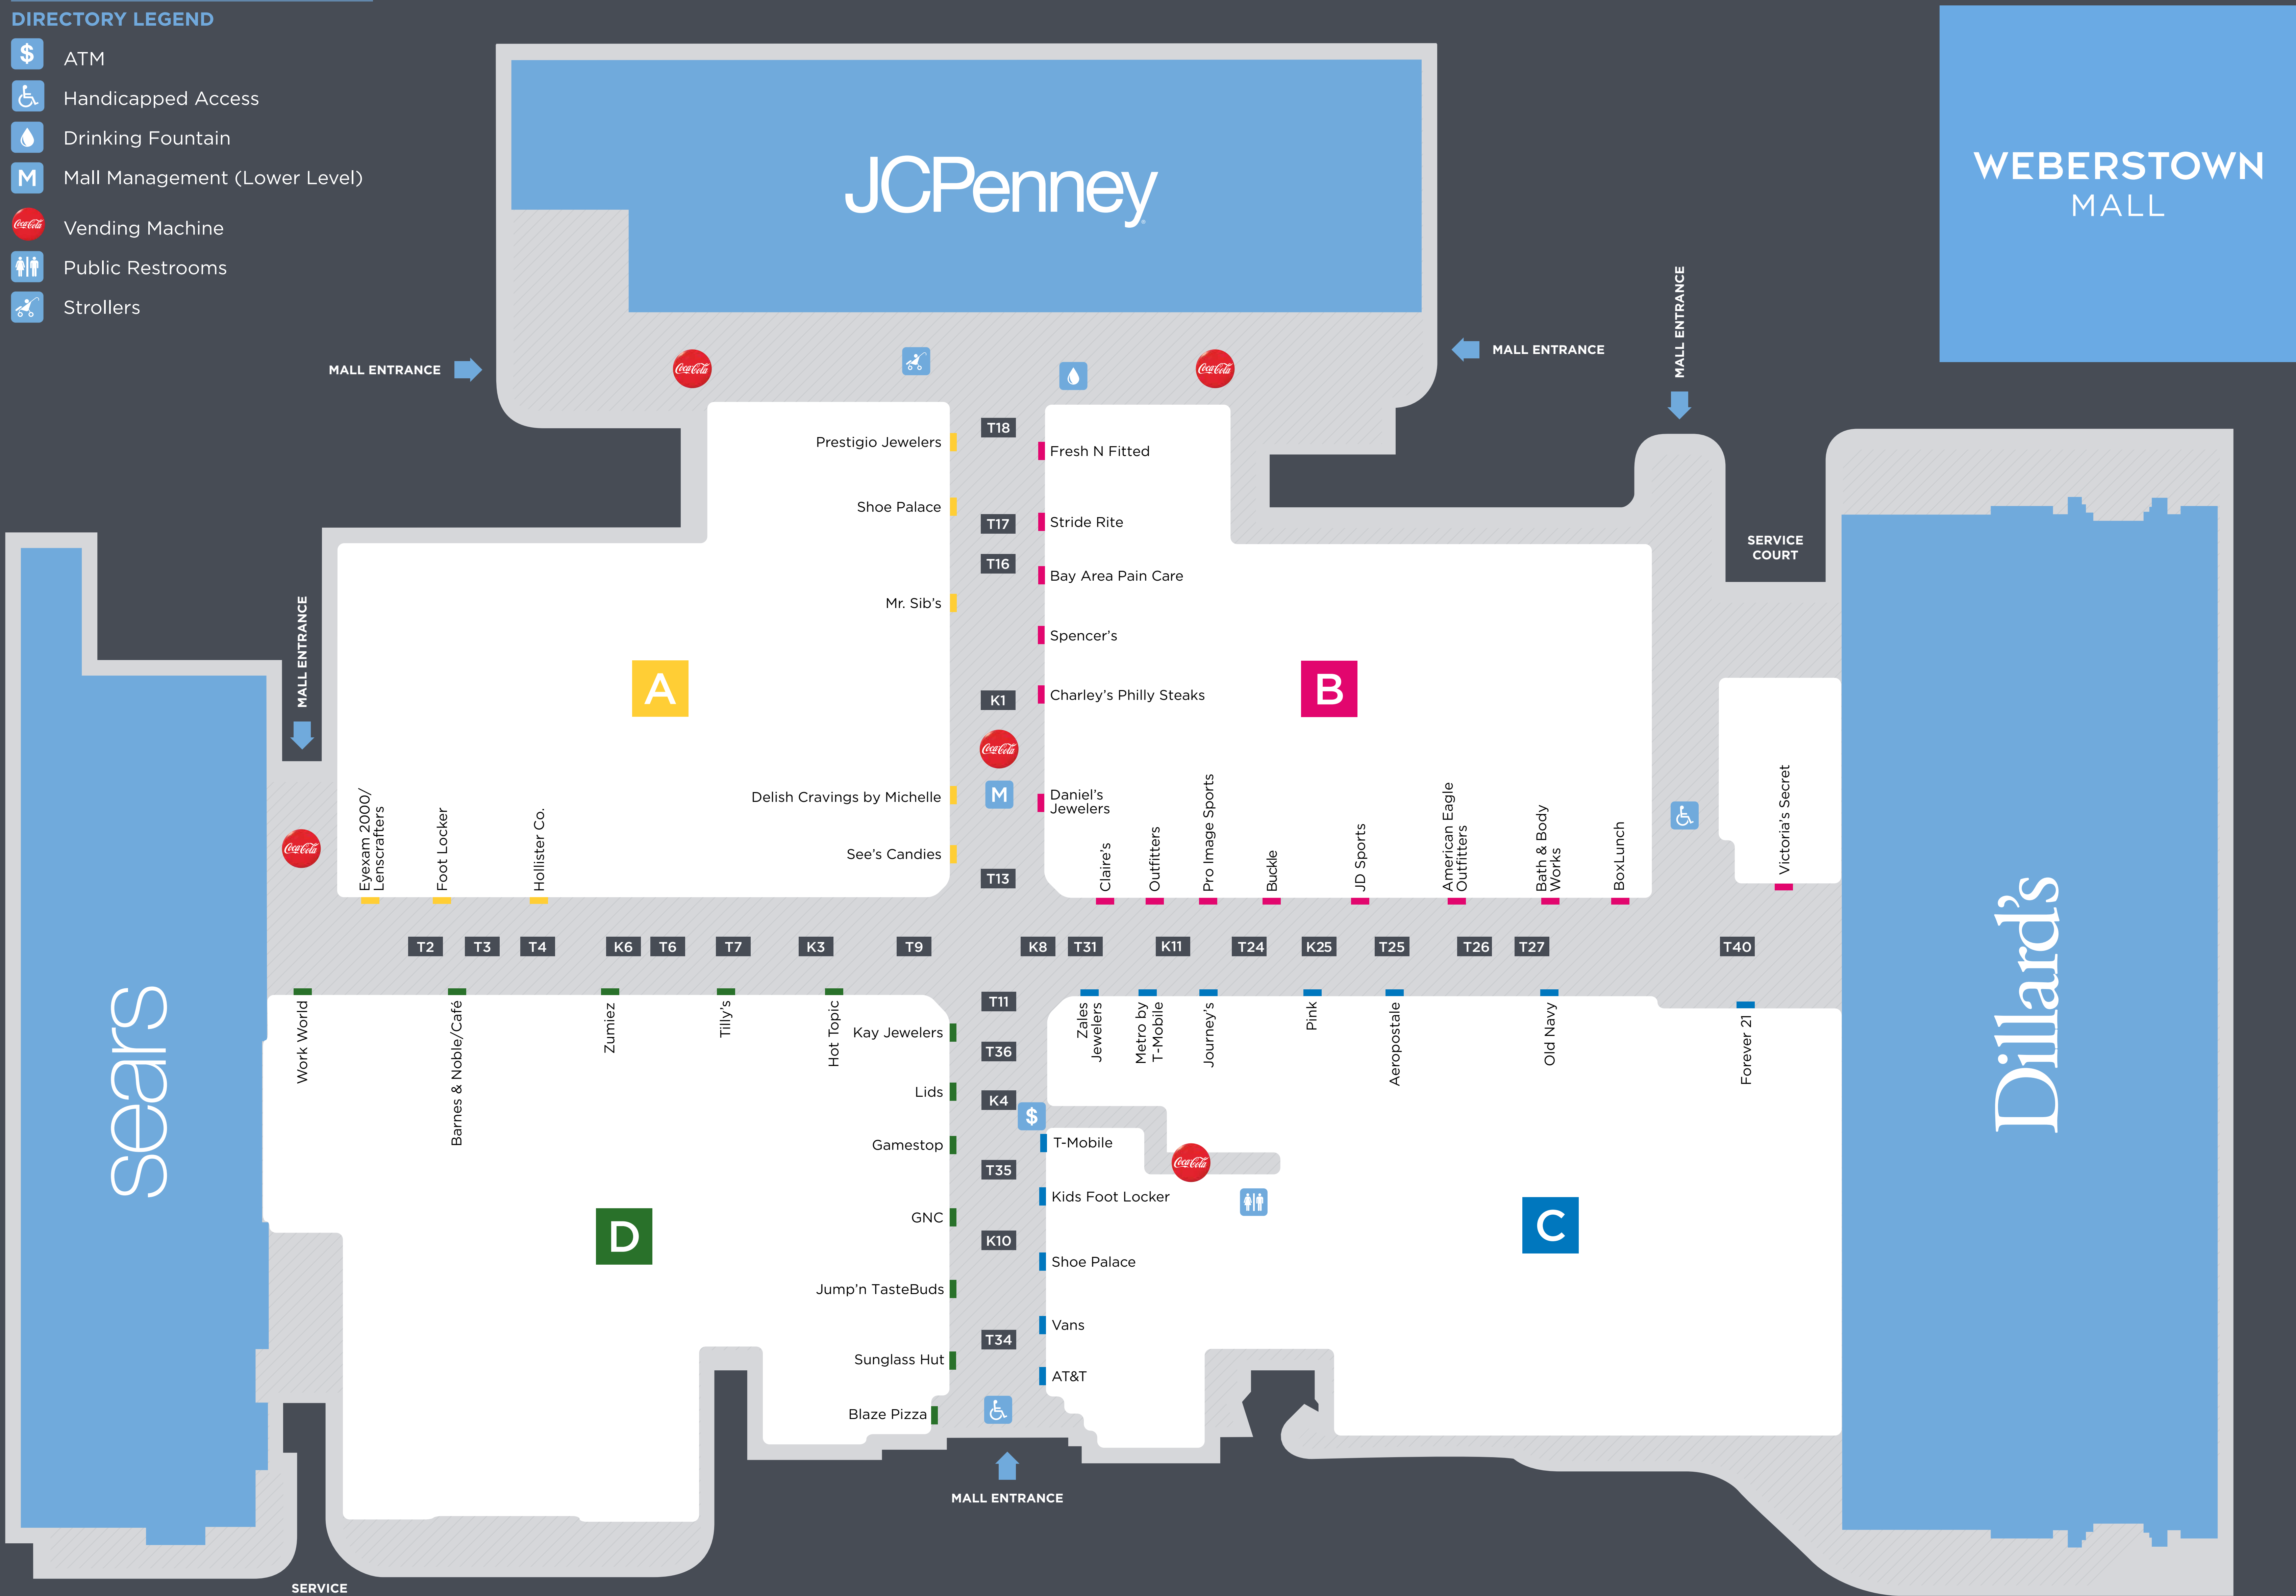

DIRECTORY LEGEND

-  ATM
-  Handicapped Access
-  Drinking Fountain
-  Mall Management (Lower Level)
-  Vending Machine
-  Public Restrooms
-  Strollers

Weberstown Mall

DEPARTMENT STORES

- Dillard's 
- JCPenney 
- Sears 

FASHION

- Aéropostale 
- American Eagle Outfitters 
- Face 
- Face Mask Momma 
- Forever 21 
- Fresh N Fitted 
- Hollister Co. 
- iDesign 
- Old Navy 
- Outfitters 
- Pink 
- Pro Image Sports 
- Tilly's 

FASHION CONT.

- Victoria's Secret 
- Work World 
- Zumiez 

JEWELRY / ACCESSORIES

- Banter by Piercing Pagoda 
- Cell Center 
- Cell Planet 
- City Jewelers 
- Claire's 
- Daniel's Jewelers 
- Kay Jewelers 
- Lids 
- Mobile Zone 
- Prestigio Jewelers 
- Sunglass Hut 
- Zales Jewelers 
- Zee Jewelers 

PERSONAL SERVICES

- D&J Watch Repair 
- Five Star 
- The Hub 
- MGK Shoe Cleaners 
- Oasis Church 
- UEI College 

SHOES

- Foot Locker 
- JD Sports 
- Journey's 
- Kids Foot Locker 
- Shoe Palace 
- Shoe Palace 
- Stride Rite 
- Vans 